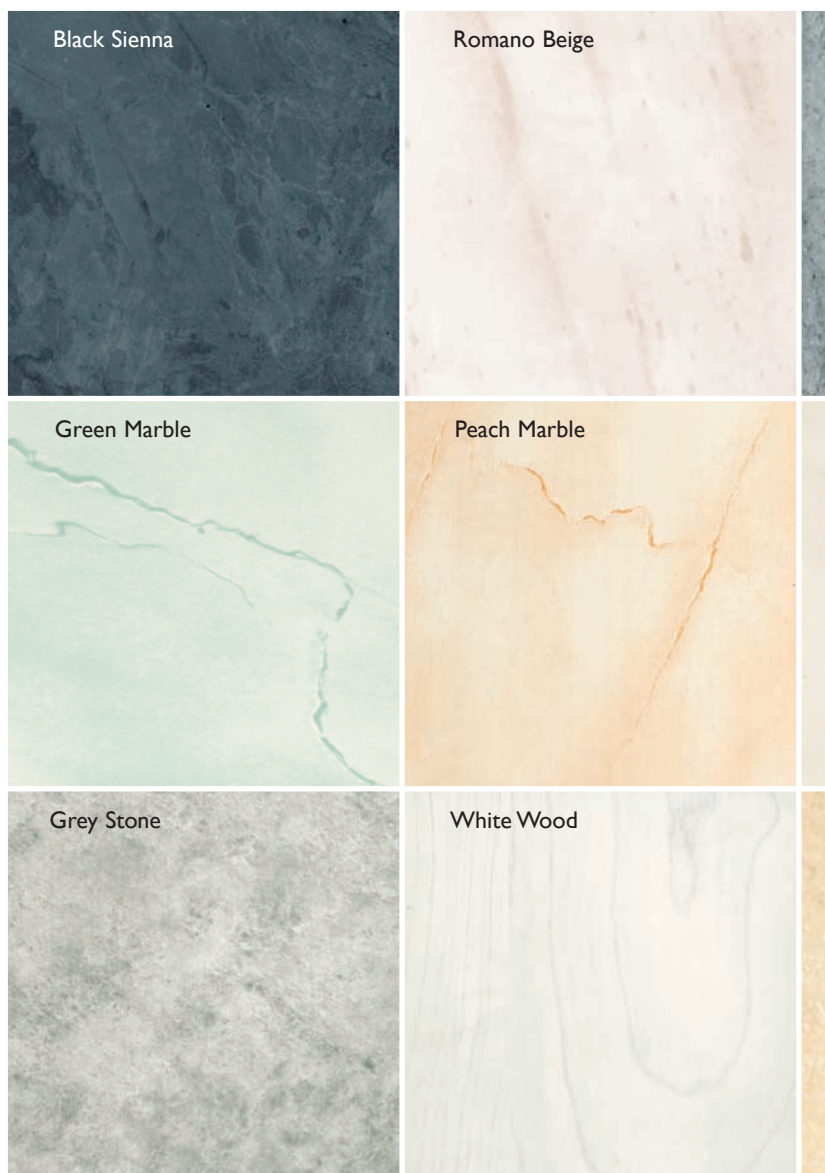

colour palette

a style and design to s

WALL PANELS - 250mm

Code	Description	Width/Length (mm)	Panel Style/fit
DC26314	Black Sienna *	250 x 2600	Flat/Flush
DC26274	Romano Beige *	250 x 2600	Flat/Flush
DC26085	Inari Grey *	250 x 2600	Flat/Flush
DC26087	Inari Blue *	250 x 2600	Flat/Flush
DC26083	Alba Grey *	250 x 2600	Flat/Flush
DC94017	Prestige Black	250 x 2600	Flat/Close V
DC94030	Green Marble	250 x 2600	Flat/Close V